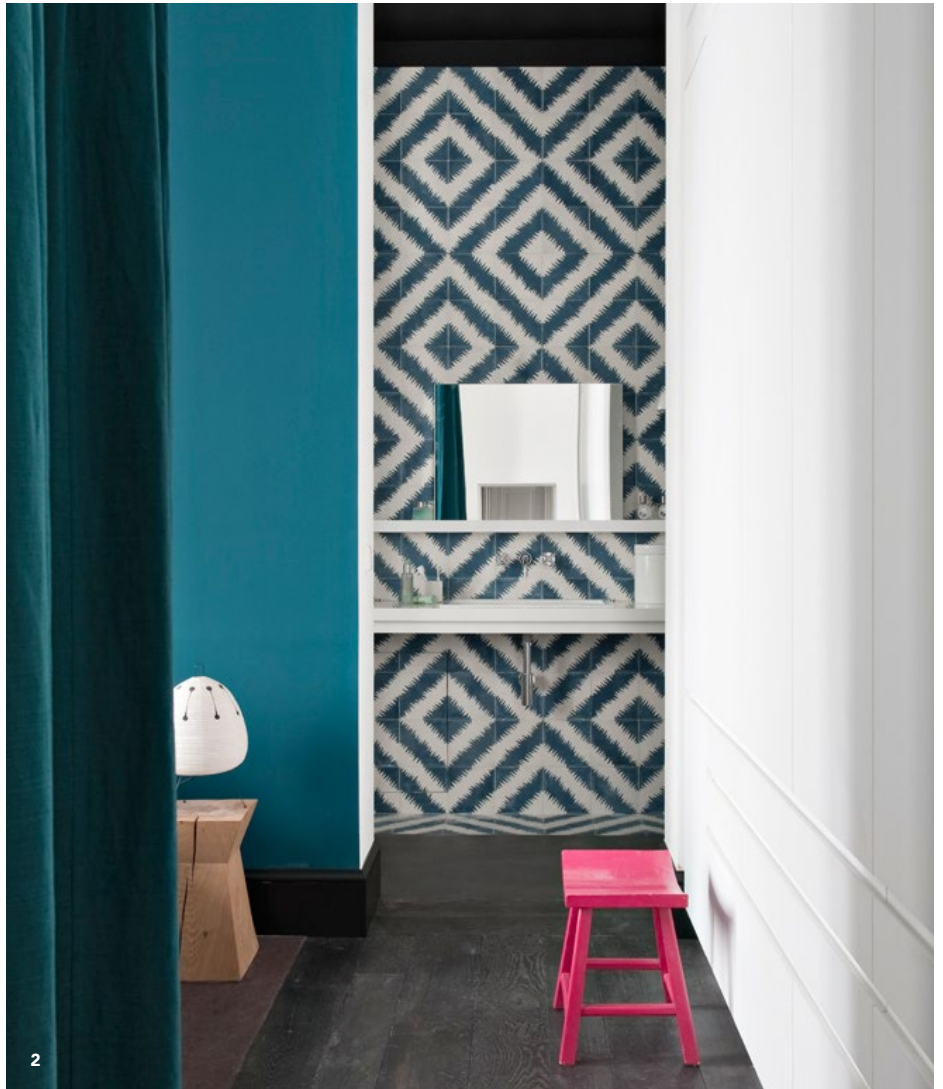

ZIGZAG ON FOUR

COLORWAY 1 Raspberry, Milk
COLORWAY 2 Indigo, Milk
SIZE 7.88 x 7.88"
TILES / BOX 18
SQF / BOX 7.75
WEIGHT / BOX 20 Kg