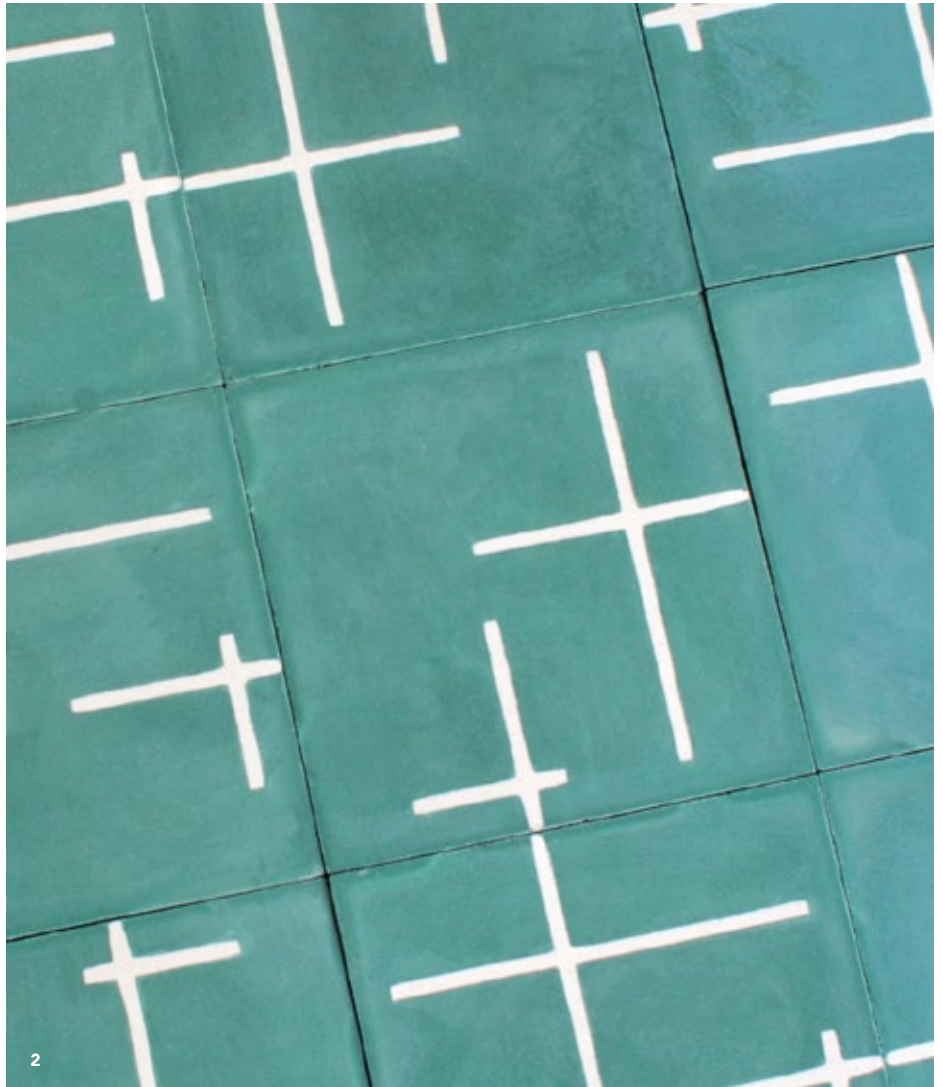

ANDO

COLORWAY 1 Milk, Kohl
COLORWAY 2 Teal, Milk
SIZE 7.88 x 7.88"
TILES / BOX 18
SQF / BOX 7.75
WEIGHT / BOX 20 Kg