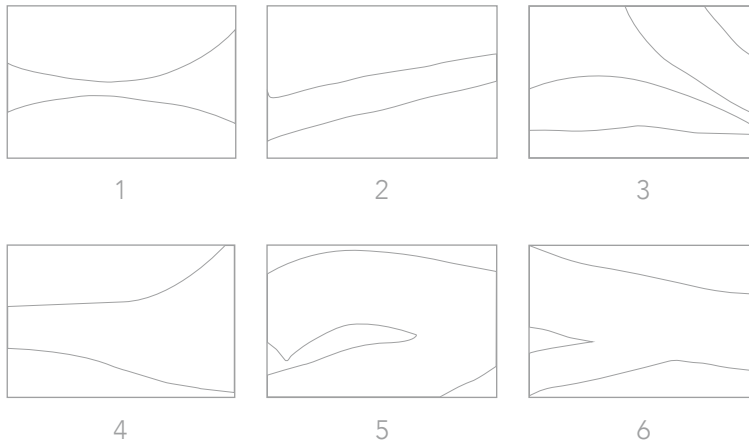

COLORWAY 1 Milk, Kohl
COLORWAY 2 Indigo, Milk
SIZE 12 x 8"
TILES / BOX 14
SQF / BOX 9.33
WEIGHT / BOX 29 Kg