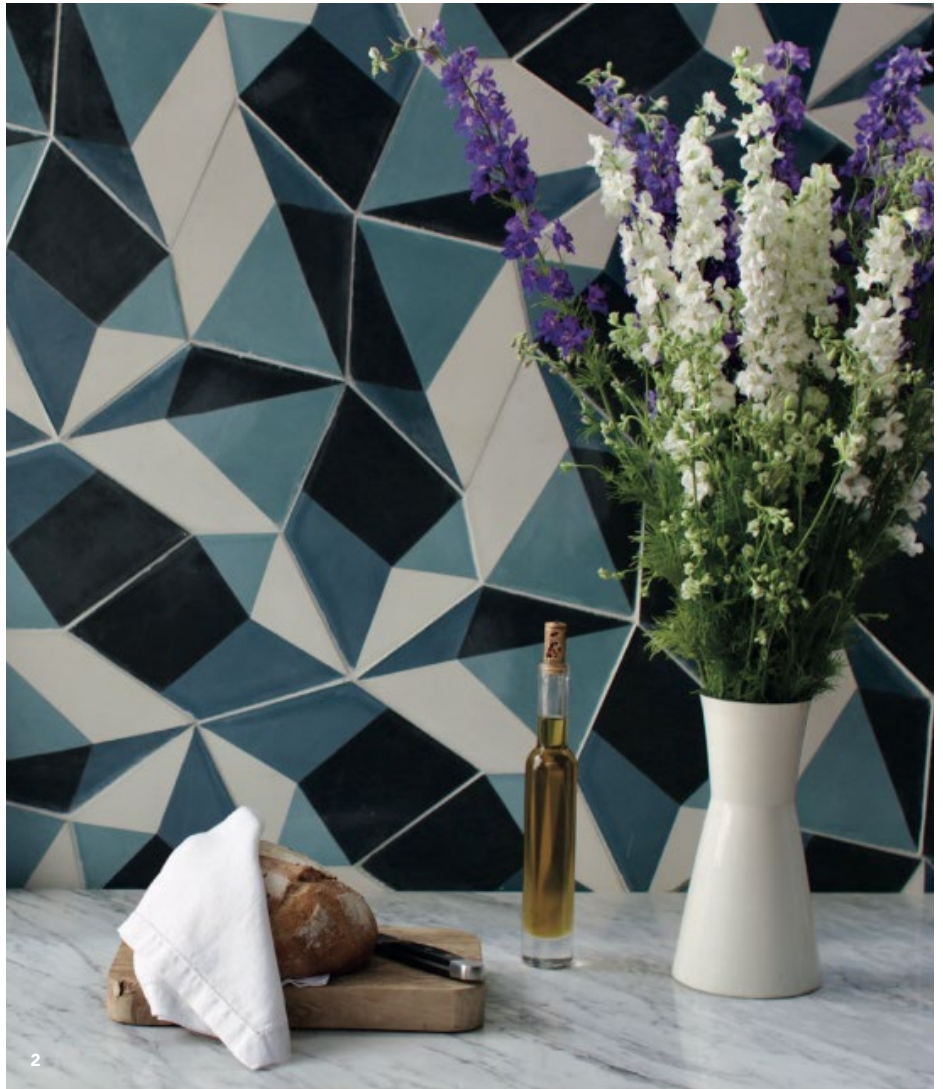

SPLINTER

COLORWAY 1 Petal, Blush,
Chartreuse, Milk
COLORWAY 2 Slate, Kohl, Marine, Milk
SIZE 11.41 x 7.48"
TILES / BOX 14
SQF / BOX 5.27
WEIGHT / BOX 15 Kg