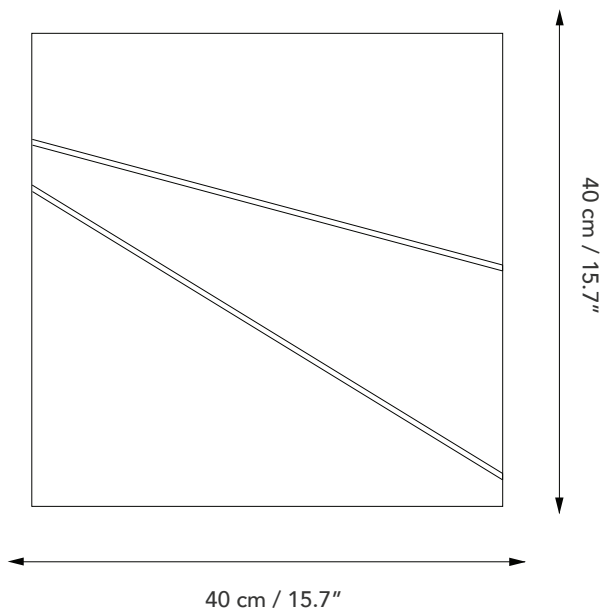

TOP VIEW

FRONT VIEW

CUBE LIGHT - LARGE

CHARACTERISTICS

MATERIALS:
Marble, Brass, Iron, Acrylic diffuser

METAL FINISH:
Polished, Burnished or Blackened

DIMENSIONS:
40 cm x 40 cm x 40 cm
15.7" x 15.7" x 15.7"

WEIGHT:
40 kg

LIGHT:
1 x E26, 40W LED Max
3000 K, >90 CRI (recommended)
No Bulbs Supplied

CORDSET LENGTH:
200 cm (78.8") with black flex
and inline power switch

INPUT:
100-277 V

INGRESS PROTECTION:
IP 54

ELECTRICAL CLASS:
Class (pending)

OPERATING TEMPERATURE:
-30 ~ +70°C

CERTIFICATION:
CE (Pending)

SHIPPING DIMENSIONS:
45 cm x 45 cm x 45 cm
17.7" x 17.7" x 17.7"

SHIPPING WEIGHT:
52 kg

LOAD LIMIT:
200 LBS