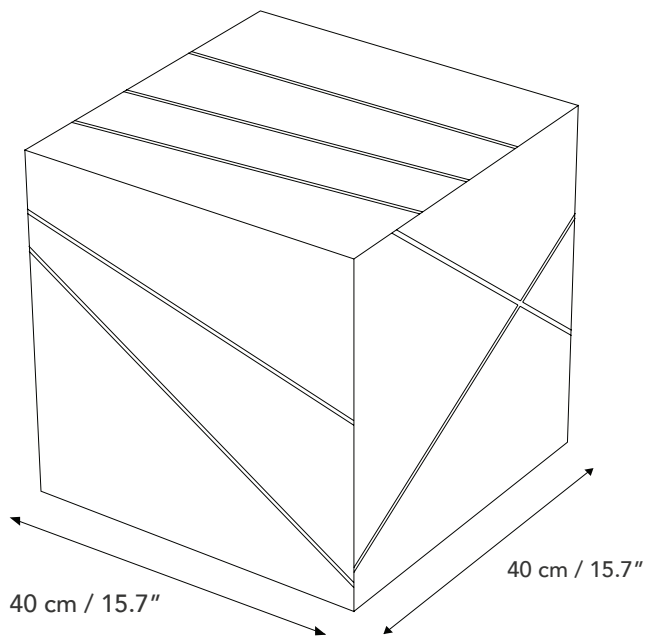

TOP VIEW

FRONT VIEW

CUBE LIGHT - LARGE

CHARACTERISTICS

MATERIALS:
Marble, Brass, Iron, Acrylic diffuser

METAL FINISH:
Polished, Burnished or Blackened

DIMENSIONS:
40 cm x 40 cm x 40 cm
15.7" x 15.7" x 15.7"

WEIGHT:
40 kg

LIGHT:
1 x E26, 40W LED Max
3000 K, >90 CRI (recommended)
No Bulbs Supplied

CORDSET LENGTH:
200 cm (78.8") with black flex
and inline power switch

INPUT:
100-277 V

INGRESS PROTECTION:
IP 54

ELECTRICAL CLASS:
Class (pending)

OPERATING TEMPERATURE:
-30 ~ +70°C

CERTIFICATION:
CE (Pending)

SHIPPING DIMENSIONS:
45 cm x 45 cm x 45 cm
17.7" x 17.7" x 17.7"

SHIPPING WEIGHT:
52 kg

LOAD LIMIT:
200 LBS